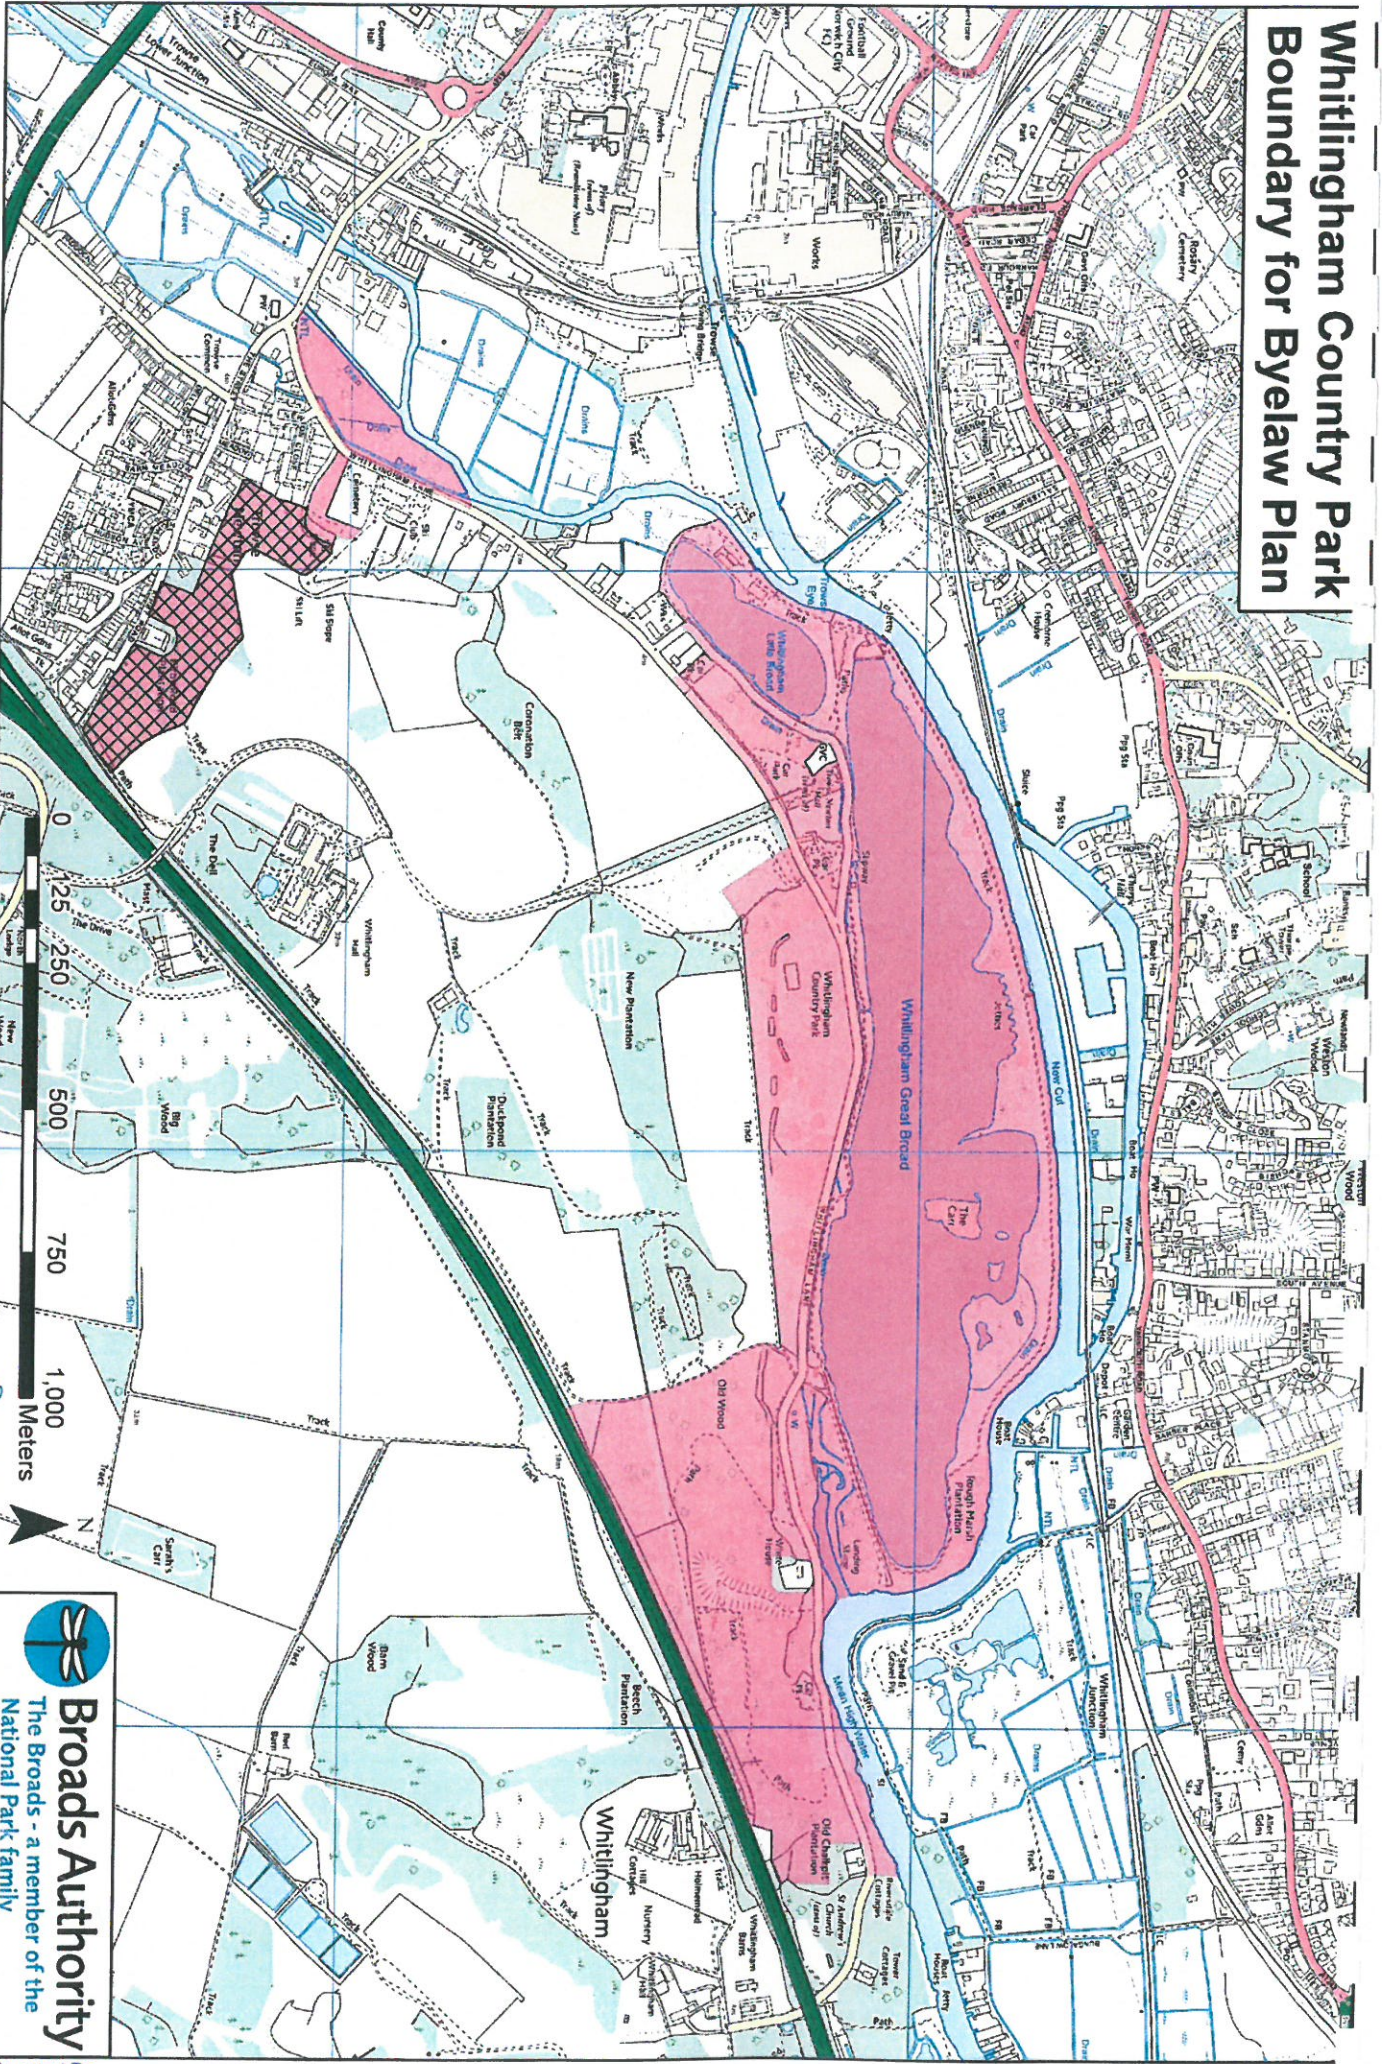

Whittingham Country Park Boundary for Byelaw Plan

Broads Authority. © Crown copyright and database right 2014. Ordnance Survey Licence number 100021573.

B73549
Wick Mill